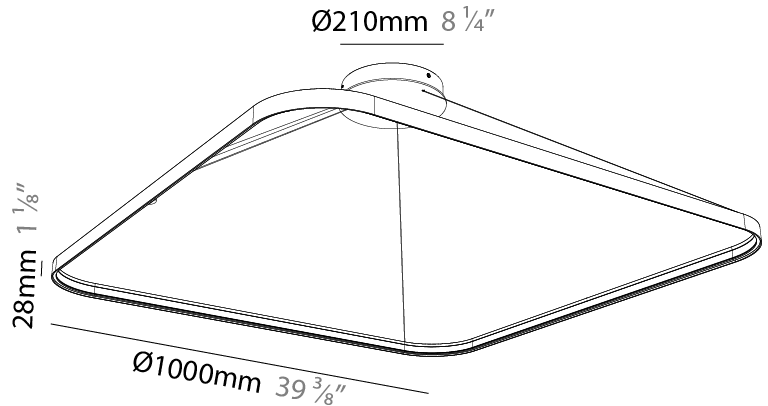

GENERAL

Series: Quantum Silhouette
Partner: Prolicht
Division: Architectural
Installation: Suspension
Product Type: Pendant
Mounting Location: Ceiling
Light Distribution: Direct / Indirect

PHYSICAL

Shape: Square
Length (mm): 1000
Length (in): 39 1/2
Width (mm): 1000
Width (in): 39 1/2
Height (mm): 28
Height (in): 1 1/8
Max. Overall Height (mm): 4028
Max. Overall Height (in): 158 9/16
Weight (kg): 1.5
Diffuser: PMMA - Opal
Fixture Finish: SSR / BKV / CWI / CRY / HAB / UFT / ITA / RUA / FTG / MYG / LOD / PUS / FRO / FUP / KIA / POP / BLS / SPG / MEY / GOH / CHC / COM / ABZ / JAG / OBR / MOS / ROR
Accent Finish: CHR / BLK
Fixture Material: PMMA / Aluminum

ELECTRICAL

Lamp Type: LED (Zhaga Standard)
Input Wattage (W): 49
Total Output Wattage (W): 44.6
Dimming: Non-Dimming / 0-10V Dimming / Phase Dimming / DALI Dimming / MATTER Dimming
Driver Included: Yes
Driver Location: Integrated
Driver Type: Constant Current - Universal
Driver Class: Class 2
Input Voltage (V): 120 - 277
Constant Current (MA): 1850mA

LED

Color Temperature (°K): 2700 / 3000
Max. Delivered Lumen (lm): 2432 / 2548
Nominal Lumen (lm): 4677 / 4900
CRI: >90 CRI
Lamp Life (hrs): 50000

OPTICAL

RATINGS AND CERTIFICATIONS

Certified By: Certified for North American Standards
IP rating: IP20