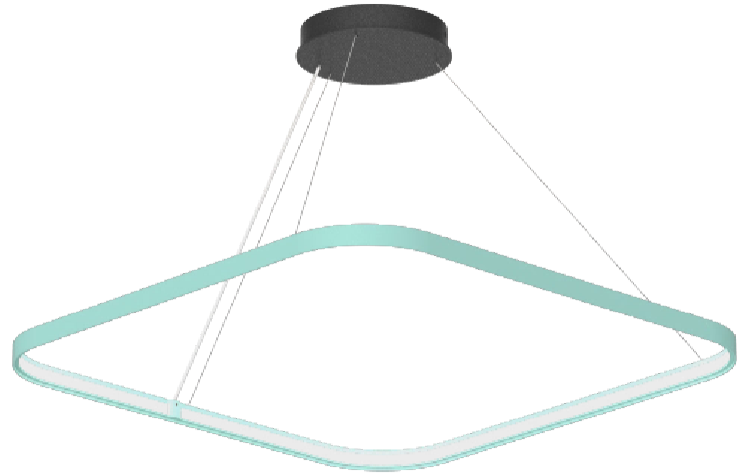

GENERAL

Series: Quantum Silhouette
Partner: Prolicht
Division: Architectural
Installation: Suspension
Product Type: Pendant
Mounting Location: Ceiling
Light Distribution: Direct / Indirect

PHYSICAL

Shape: Square
Length (mm): 750
Length (in): 29 1/2
Width (mm): 750
Width (in): 29 1/2
Height (mm): 28
Height (in): 1 1/8
Max. Overall Height (mm): 4028
Max. Overall Height (in): 158 9/16
Weight (kg): 1.1
Diffuser: PMMA - Opal
Fixture Finish: SSR / BKV / CWI / CRY / HAB / UFT / ITA / RUA / FTG / MYG / LOD / PUS / FRO / FUP / KIA / POP / BLS / SPG / MEY / GOH / CHC / COM / ABZ / JAG / OBR / MOS / ROR
Accent Finish: CHR / BLK
Fixture Material: PMMA / Aluminum

ELECTRICAL

Lamp Type: LED (Zhaga Standard)
Input Wattage (W): 36
Total Output Wattage (W): 32.8
Dimming: Non-Dimming / 0-10V Dimming / Phase Dimming / DALI Dimming / MATTER Dimming
Driver Included: Yes
Driver Location: Integrated
Driver Type: Constant Current - Universal
Driver Class: Class 2
Input Voltage (V): 120 - 277
Constant Current (MA): 1350mA

LED

Color Temperature (°K): 2700 / 3000
Max. Delivered Lumen (lm): 1772 / 1857
Nominal Lumen (lm): 3409 / 3571
CRI: >80 CRI
Lamp Life (hrs): 50000

OPTICAL

RATINGS AND CERTIFICATIONS

Certified By: Certified for North American Standards
IP rating: IP20