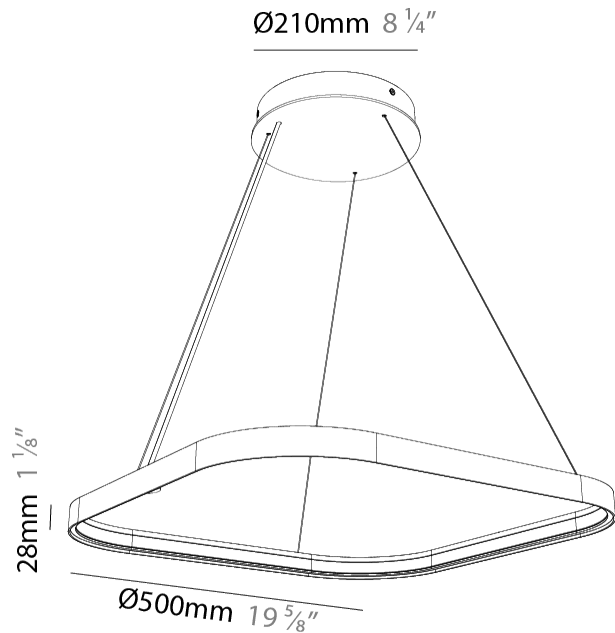

GENERAL

Series: Quantum Silhouette
Partner: Prolicht
Division: Architectural
Installation: Suspension
Product Type: Pendant
Mounting Location: Ceiling
Light Distribution: Direct / Indirect

PHYSICAL

Shape: Square
Length (mm): 500
Length (in): 19 11/16
Width (mm): 500
Width (in): 19 11/16
Height (mm): 28
Height (in): 1 1/8
Max. Overall Height (mm): 4028
Max. Overall Height (in): 158 3/16
Weight (kg): 0.8
Diffuser: PMMA - Opal
Fixture Finish: SSR / BKV / CWI / CRY / HAB / UFT / ITA / RUA / FTG / MYG / LOD / PUS / FRO / FUP / KIA / POP / BLS / SPG / MEY / GOH / CHC / COM / ABZ / JAG / OBR / MOS / ROR
Accent Finish: CHR / BLK
Fixture Material: PMMA / Aluminum

ELECTRICAL

Lamp Type: LED (Zhaga Standard)
Input Wattage (W): 22
Total Output Wattage (W): 20
Dimming: Non-Dimming / 0-10V Dimming / Phase Dimming / DALI Dimming / MATTER Dimming
Driver Included: Yes
Driver Location: Integrated
Driver Type: Constant Current - Universal
Driver Class: Class 2
Input Voltage (V): 120 - 277
Constant Current (MA): 850mA

LED

Color Temperature (°K): 2700 / 3000
Max. Delivered Lumen (lm): 1115 / 1168
Nominal Lumen (lm): 2143 / 2246
CRI: >80 CRI
Lamp Life (hrs): 50000

OPTICAL

RATINGS AND CERTIFICATIONS

Certified By: Certified for North American Standards
IP rating: IP20