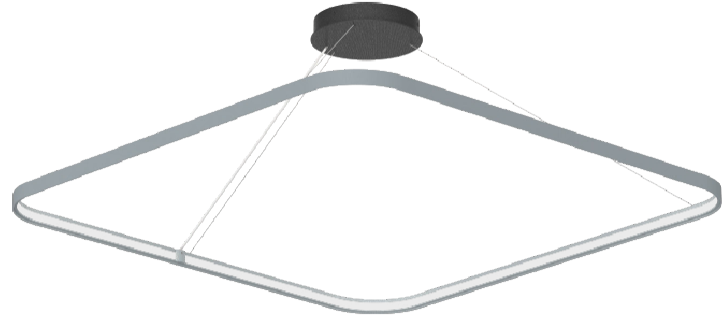

GENERAL

Series: Quantum Silhouette
Partner: Prolicht
Division: Architectural
Installation: Suspension
Product Type: Pendant
Mounting Location: Ceiling
Light Distribution: Direct / Indirect

PHYSICAL

Shape: Square
Length (mm): 1000
Length (in): 39 1/2
Width (mm): 1000
Width (in): 39 1/2
Height (mm): 28
Height (in): 1 1/8
Max. Overall Height (mm): 4028
Max. Overall Height (in): 158 9/16
Weight (kg): 1.5
Diffuser: PMMA - Opal
Fixture Finish: SSR / BKV / CWI / CRY / HAB / UFT / ITA / RUA / FTG / MYG / LOD / PUS / FRO / FUP / KIA / POP / BLS / SPG / MEY / GOH / CHC / COM / ABZ / JAG / OBR / MOS / ROR
Accent Finish: CHR / BLK
Fixture Material: PMMA / Aluminum

ELECTRICAL

Lamp Type: LED (Zhaga Standard)
Input Wattage (W): 49
Total Output Wattage (W): 44.6
Dimming: Non-Dimming / 0-10V Dimming / Phase Dimming / DALI Dimming / MATTER Dimming
Driver Included: Yes
Driver Location: Integrated
Driver Type: Constant Current - Universal
Driver Class: Class 2
Input Voltage (V): 120 - 277
Constant Current (MA): 1850mA

LED

Color Temperature (°K): 2700 / 3000
Max. Delivered Lumen (lm): 2432 / 2548
Nominal Lumen (lm): 4677 / 4900
CRI: >90 CRI
Lamp Life (hrs): 50000

OPTICAL

RATINGS AND CERTIFICATIONS

Certified By: Certified for North American Standards
IP rating: IP20