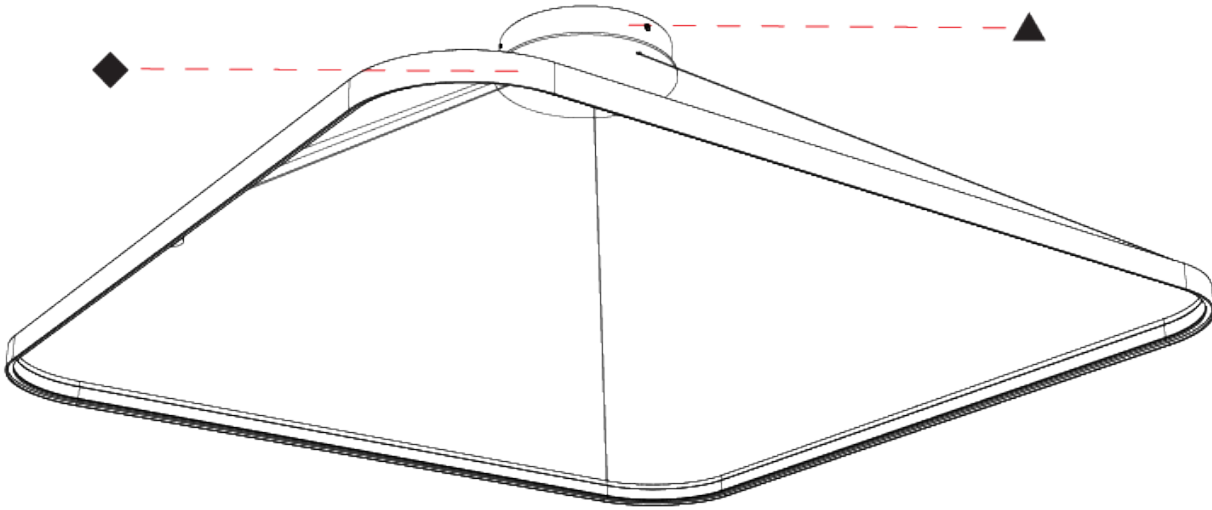

QUANTUM SILHOUETTE SUSPENSION

A3001050-

PROJECT	_____
TYPE	_____
SPECIFIER	_____
QUANTITY	_____
DATE	_____