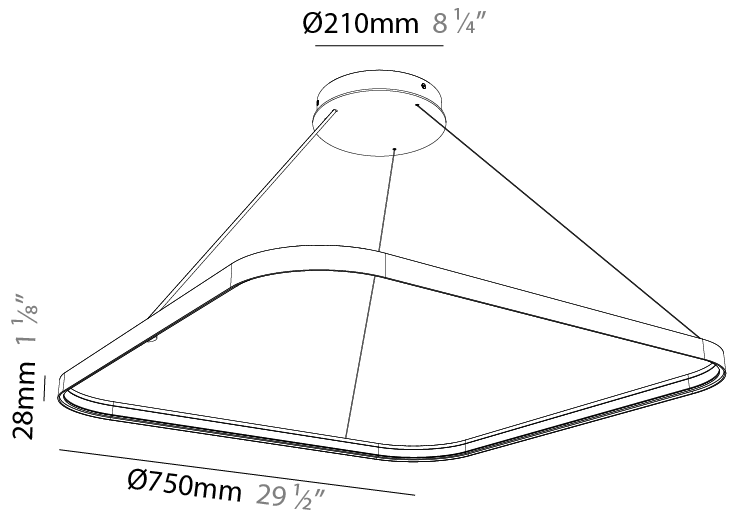

GENERAL

Series: Quantum Silhouette
Partner: Prolicht
Division: Architectural
Installation: Suspension
Product Type: Pendant
Mounting Location: Ceiling
Light Distribution: Direct / Indirect

PHYSICAL

Shape: Square
Length (mm): 750
Length (in): 29 1/2
Width (mm): 750
Width (in): 29 1/2
Height (mm): 28
Height (in): 1 1/8
Max. Overall Height (mm): 4028
Max. Overall Height (in): 158 9/16
Weight (kg): 1.1
Diffuser: PMMA - Opal
Fixture Finish: SSR / BKV / CWI / CRY / HAB / UFT / ITA / RUA / FTG / MYG / LOD / PUS / FRO / FUP / KIA / POP / BLS / SPG / MEY / GOH / CHC / COM / ABZ / JAG / OBR / MOS / ROR
Accent Finish: CHR / BLK
Fixture Material: PMMA / Aluminum

ELECTRICAL

Lamp Type: LED (Zhaga Standard)
Input Wattage (W): 36
Total Output Wattage (W): 32.8
Dimming: Non-Dimming / 0-10V Dimming / Phase Dimming / DALI Dimming / MATTER Dimming
Driver Included: Yes
Driver Location: Integrated
Driver Type: Constant Current - Universal
Driver Class: Class 2
Input Voltage (V): 120 - 277
Constant Current (MA): 1350mA

LED

Color Temperature (°K): 2700 / 3000
Max. Delivered Lumen (lm): 1772 / 1857
Nominal Lumen (lm): 3409 / 3571
CRI: >80 CRI
Lamp Life (hrs): 50000

OPTICAL

RATINGS AND CERTIFICATIONS

Certified By: Certified for North American Standards
IP rating: IP20