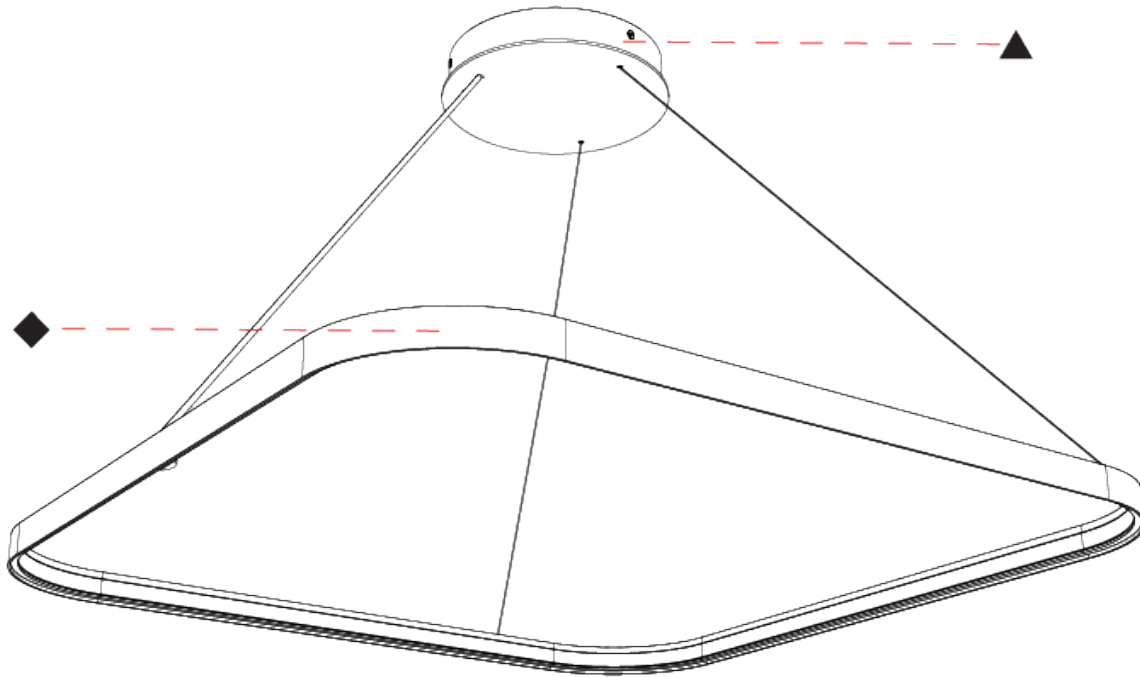

QUANTUM SILHOUETTE SUSPENSION

A3001049-

PROJECT	_____
TYPE	_____
SPECIFIER	_____
QUANTITY	_____
DATE	_____